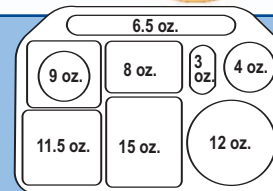

T-800

Trapezoid shape...fit more on a table

- ✓ Reusable ✓ Stackable
- ✓ For Hot And Cold Entrées
- Resists Stains • Resistant to chemicals
- Easy to clean • Food slides out

T-786, T-800 & T-900

- ★ Replaces current bottom trays, plates, bowls, and monkey dishes
- ★ Tumbler compartment holds various size tumblers and mug to avoid spillage
- ★ Large enough to discourage theft and tray throw-away problems
- ★ Encourages portion control
- ★ Single tray for main line food service
- ★ Molded of Special Blend Polycarbonate to be especially durable and resistant to chemicals - Also offered in copolymer
- ★ Deep compartments prevent food from spilling
- ★ Stain resistant
- ★ Built-in bowl
- ★ Dishwasher and microwave safe
- ★ Meets F.D.A. requirements as a multi-use product for public food service
- ★ American made

T-900

Colors: Beige, Teal - • Bamboo Tan, Blue -

CoPolymer
 40° to 210°F

7 COMPARTMENT TRAYS

PRODUCT DIMENSIONS

ITEM	LENGTH	WIDTH	DEPTH
T-786	18"	13"	1 3/5"
T-800	18"	14"	1 5/8"
T-900	15.9"	11.5"	1 1/2"

CASE SPECIFICATIONS

QUANTITY	WEIGHT	DIMENSION
1 dozen	25 lbs.	13 1/2" x 10" x 19"
1 dozen	24 lbs.	18 1/2" x 14 1/2" x 10 3/4"
1 dozen	30 lbs.	16 5/8" x 12 3/8" x 16"